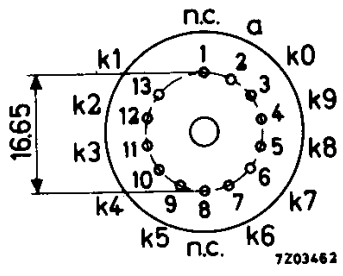

Thank you!

Document in this file	Philips datasheet: ZM1020/ZM1022
Display devices in this document	ZM1020, ZM1022

INDICATOR TUBE

The type ZM1022 is electrically identical with type ZM1020 but has no filter coating.
The use of a separate blue absorbing e.g. circular polarized amber filter is recommended.

DIMENSIONS AND CONNECTIONS

Dimensions in mm

Base: B13B

ZM1022

page	sheet	date
1	1	1969.03
2	FP	2000.04.17