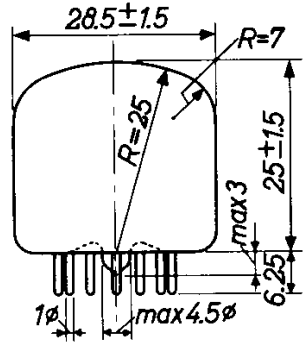

Thank you!

Document in this file	Philips datasheet: ZM1020/ZM1022
Display devices in this document	ZM1020, ZM1022

INDICATOR TUBE

The type ZM1022 is electrically identical with type ZM1020 but has no filter coating.
The use of a separate blue absorbing e.g. circular polarized amber filter is recommended.

DIMENSIONS AND CONNECTIONS

Dimensions in mm

Base: B13B

ZM1022

page	sheet	date
1	1	1969.03
2	FP	2000.04.17